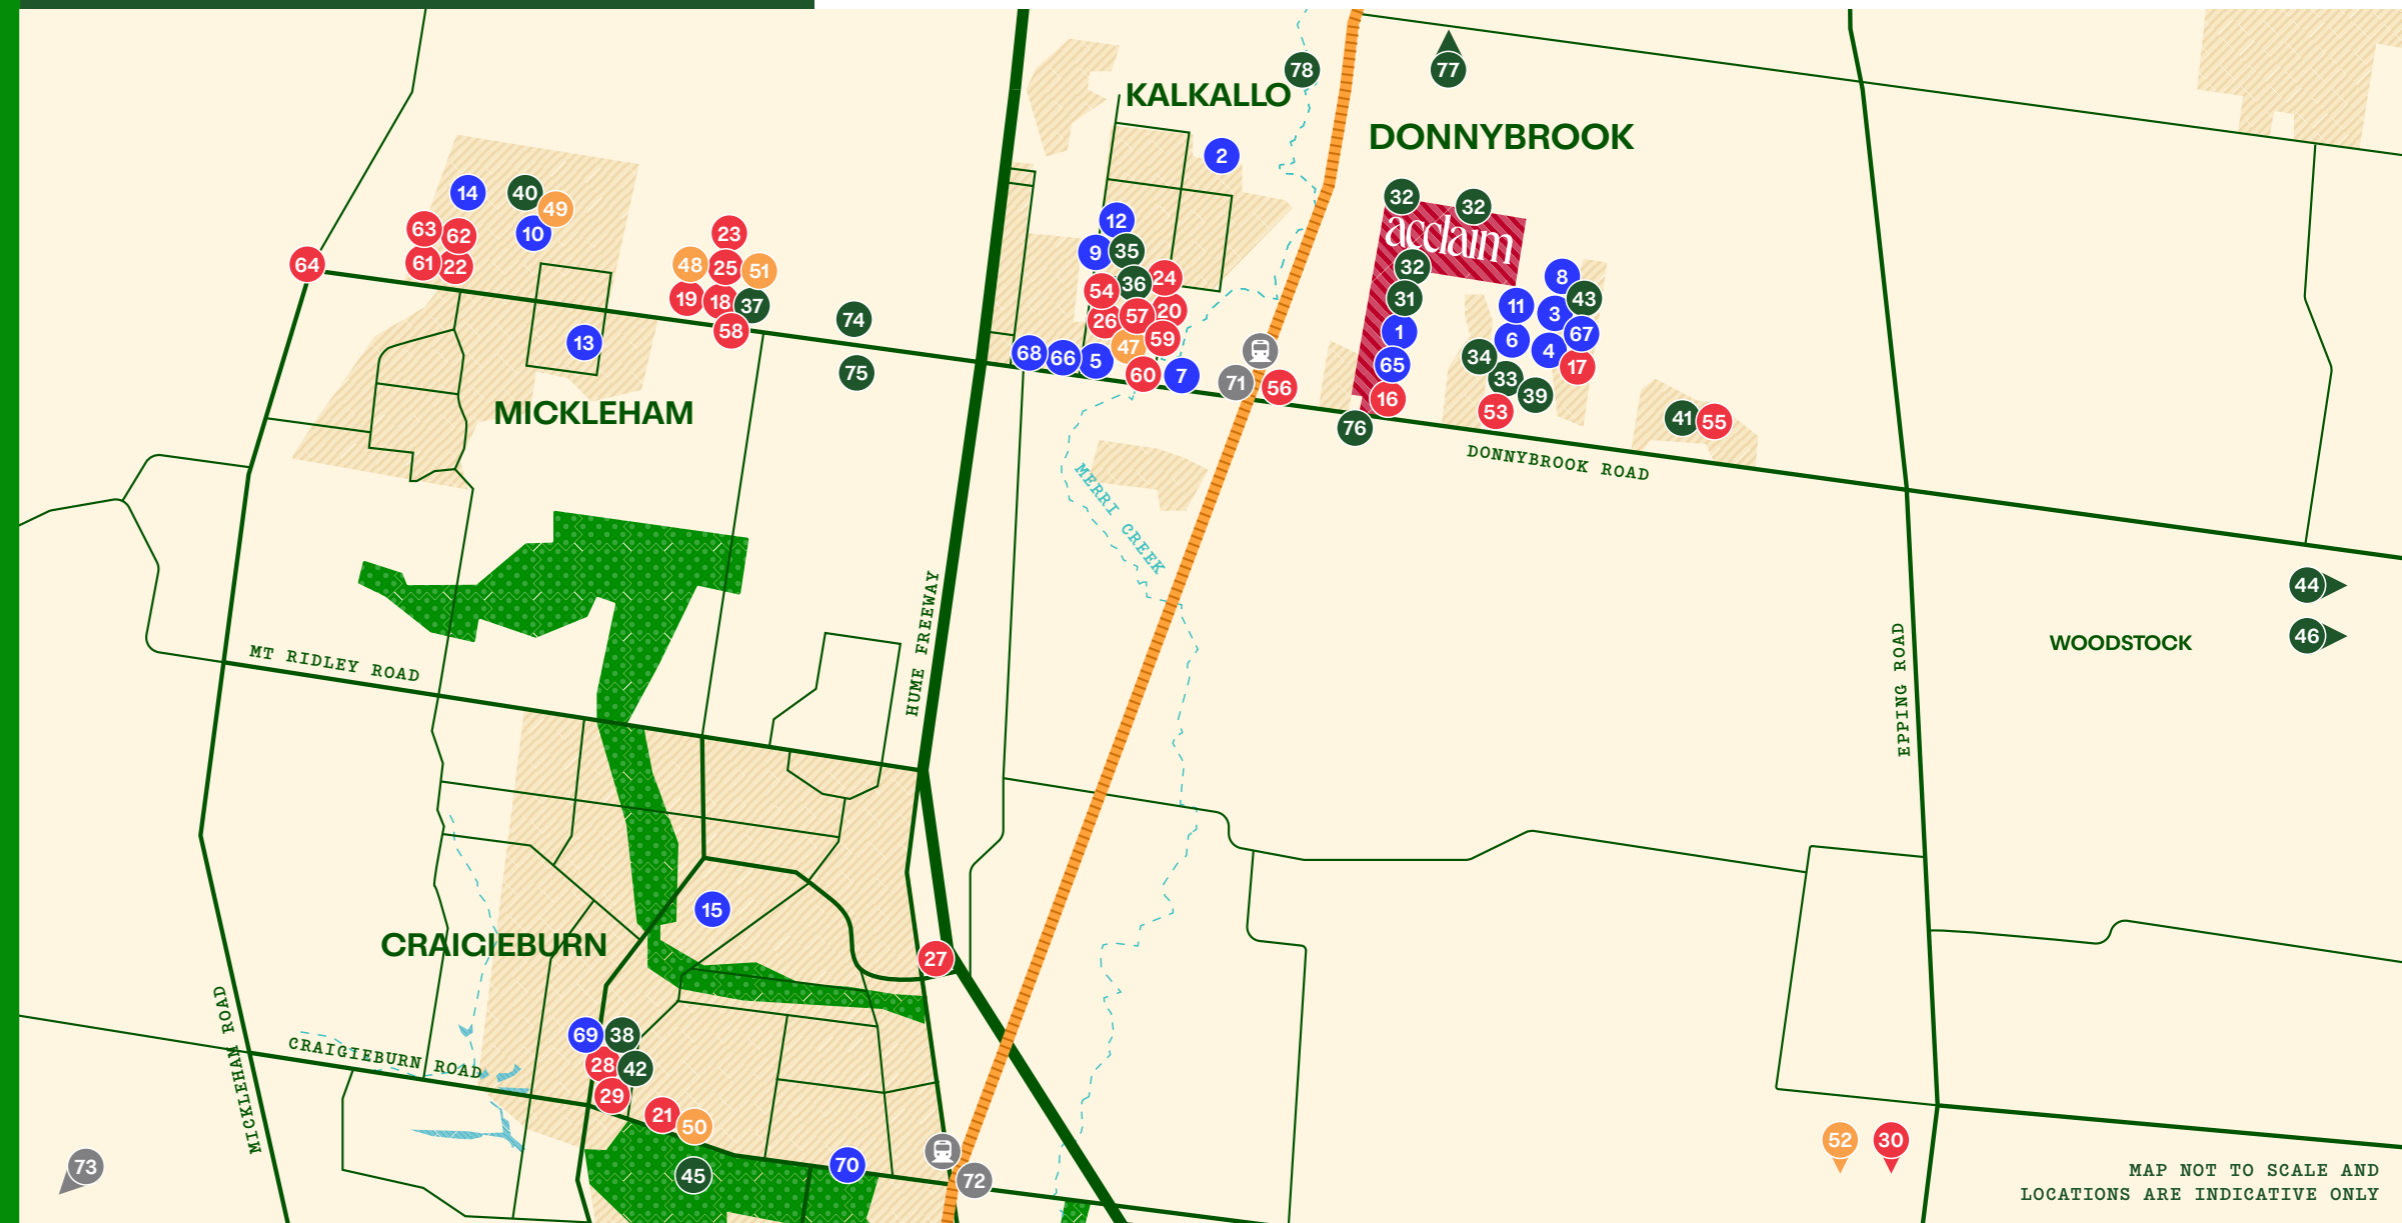

### Restaurants & Cafes

53. Shared Cup Café
54. The Coffee Club
55. Peppercino Cafe
56. Donnybrook Hotel
57. Paolotto's Pizza
58. Pirate's Paradise Fish N Chips
59. The Pavilion at Kalkallo
60. Satta Pind Indian Restaurant & Lounge
61. Trishna Indian Restaurant
62. CrabnGo Acai & Dessert Bar
63. Evaryde Gelato
64. Marnong Estate Winery

### Community

65. Acclaim Community Centre (proposed)
66. Australia Post - Donnybrook LPO
67. Murnong Community Centre (opening 2026)
68. Kalkallo CFA
69. Craigieburn Library
70. Craigieburn Police Station

### Transport

71. Donnybrook Railway Station
72. Craigieburn Railway Station
73. Melbourne Airport

MAP NOT TO SCALE AND LOCATIONS ARE INDICATIVE ONLY